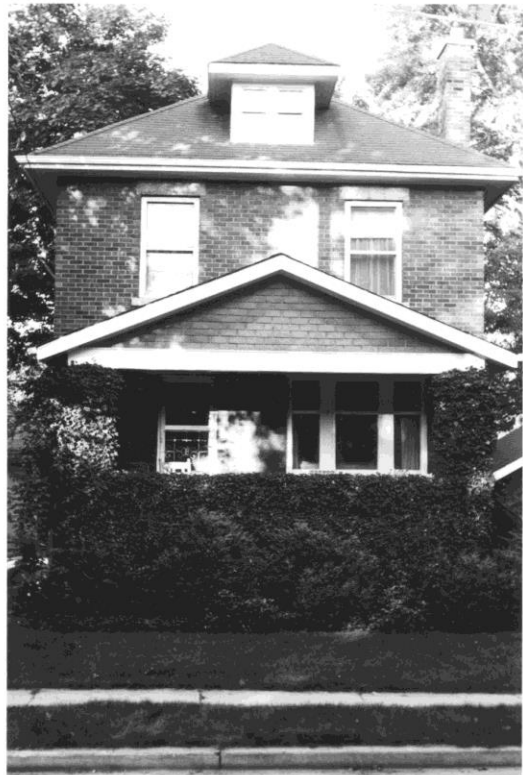

PHOTO DATE: 2-7-75

ARCHITECTURAL INVENTORY

BLOCK No.
ITEM.

PAGE

LOCATION 9 CRAWFORD

ARCHITECT

CONTRACTOR

ORIGINAL OWNER

ORIGINAL USE single family dwelling

DATE OF CONSTRUCTION c.194-20

BUILDING MATERIAL brick

SIGNIFICANCE none

PHOTO DATE: 2-7-75

ARCHITECTURAL INVENTORYBLOCK No.
ITEM.

PAGE

LOCATION 7 CRAWFORDARCHITECTCONTRACTORORIGINAL OWNER Prof. R. R. GrahamORIGINAL USE single family dwellingDATE OF CONSTRUCTION c. 1915-16BUILDING MATERIAL brickSIGNIFICANCE none